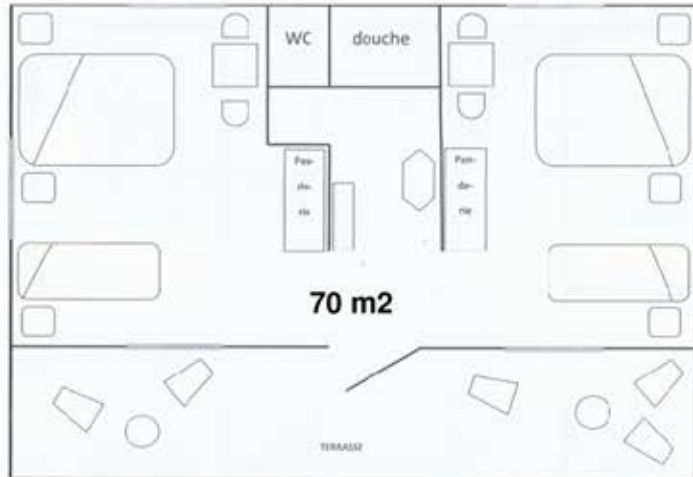

2 2 ONLAND GARDENSIDE TWIN BUNGALOWS

Bungalows equipped with 2 twin beds (90cm 39") ceiling fan and on-suite bathroom (toilet and shower) and terrace.

B14 / B15

3 1 ONLAND SEASIDE FAMILY BUNGALOW

Bungalows equipped with 2 double beds (140cm – 56") two twin beds (90cm – 39") two ceiling fans, one on-suite bathroom (toilet and shower) and terrace.

B2

4 1 OVERWATER TWIN BUNGALOW IN THE LAGOON

Bungalow equipped with 2 twin beds (90cm 39") private onland bathroom (toilet and shower).

B6

4 5 OVERWATER TWIN BUNGALOWS IN THE LAGOON

Bungalows equipped with 1 double bed (140cm – 56") private onland bathroom (toilet and shower).