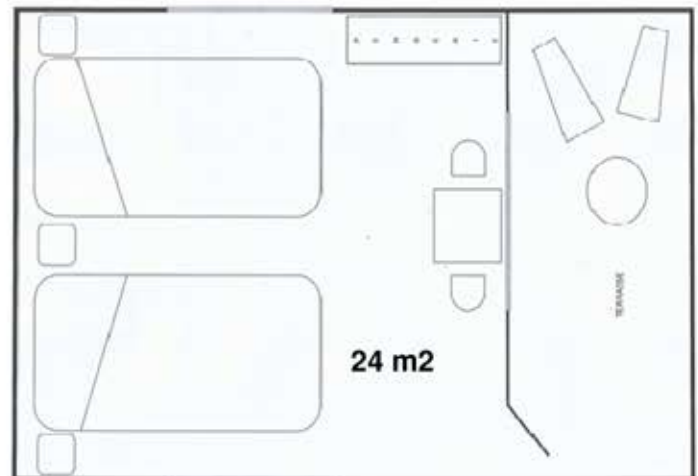

2 2 ONLAND GARDENSIDE TWIN BUNGALOWS

Bungalows equipped with 2 twin beds (90cm 39") ceiling fan and on-suite bathroom (toilet and shower) and terrace.

B14 / B15

3 1 ONLAND SEASIDE FAMILY BUNGALOW

Bungalows equipped with 2 double beds (140cm – 56") two twin beds (90cm – 39") two ceiling fans, one on-suite bathroom (toilet and shower) and terrace.

B2

4 1 OVERWATER TWIN BUNGALOW IN THE LAGOON

Bungalow equipped with 2 twin beds (90cm 39") private onland bathroom (toilet and shower).

B6

4 5 OVERWATER TWIN BUNGALOWS IN THE LAGOON

Bungalows equipped with 1 double bed (140cm – 56") private onland bathroom (toilet and shower).