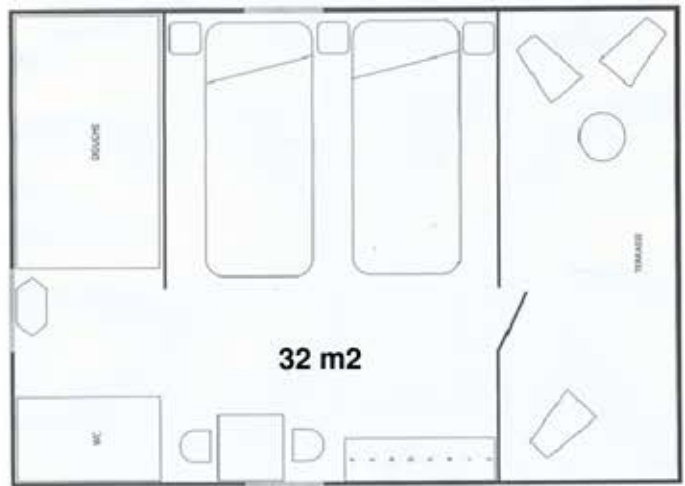

2 2 ONLAND GARDENSIDE TWIN BUNGALOWS

Bungalows equipped with 2 twin beds (90cm 39") ceiling fan and on-suite bathroom (toilet and shower) and terrace.

B14 / B15

3 1 ONLAND SEASIDE FAMILY BUNGALOW

Bungalows equipped with 2 double beds (140cm – 56") two twin beds (90cm – 39") two ceiling fans, one on-suite bathroom (toilet and shower) and terrace.

B2

4 1 OVERWATER TWIN BUNGALOW IN THE LAGOON

Bungalow equipped with 2 twin beds (90cm 39") private onland bathroom (toilet and shower).

B6

4 5 OVERWATER TWIN BUNGALOWS IN THE LAGOON

Bungalows equipped with 1 double bed (140cm – 56") private onland bathroom (toilet and shower).