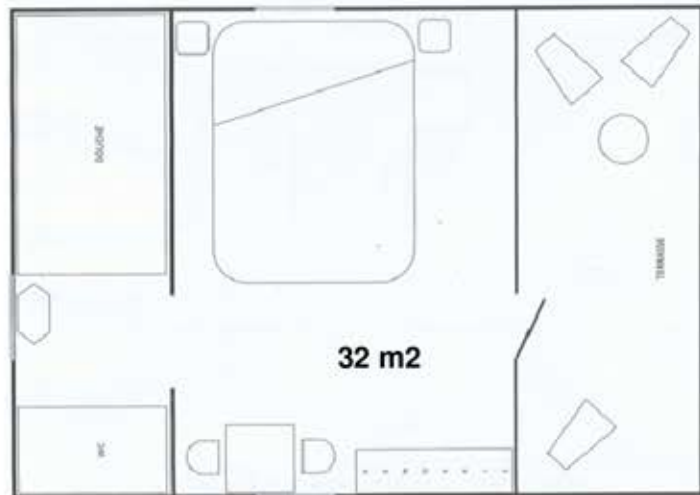

1 4 SEASIDE ONLAND BUNGALOWS

Bungalows equipped with double bed (140cm - 56"), ceiling fan and on-suite bathroom (toilet and shower)

B11 / B12 / B18 / B19

2 ONLAND GARDENSIDE DOUBLE BUNGALOWS

Bungalows equipped with double bed (140cm - 56"), ceiling fan and on-suite bathroom (toilet and shower)